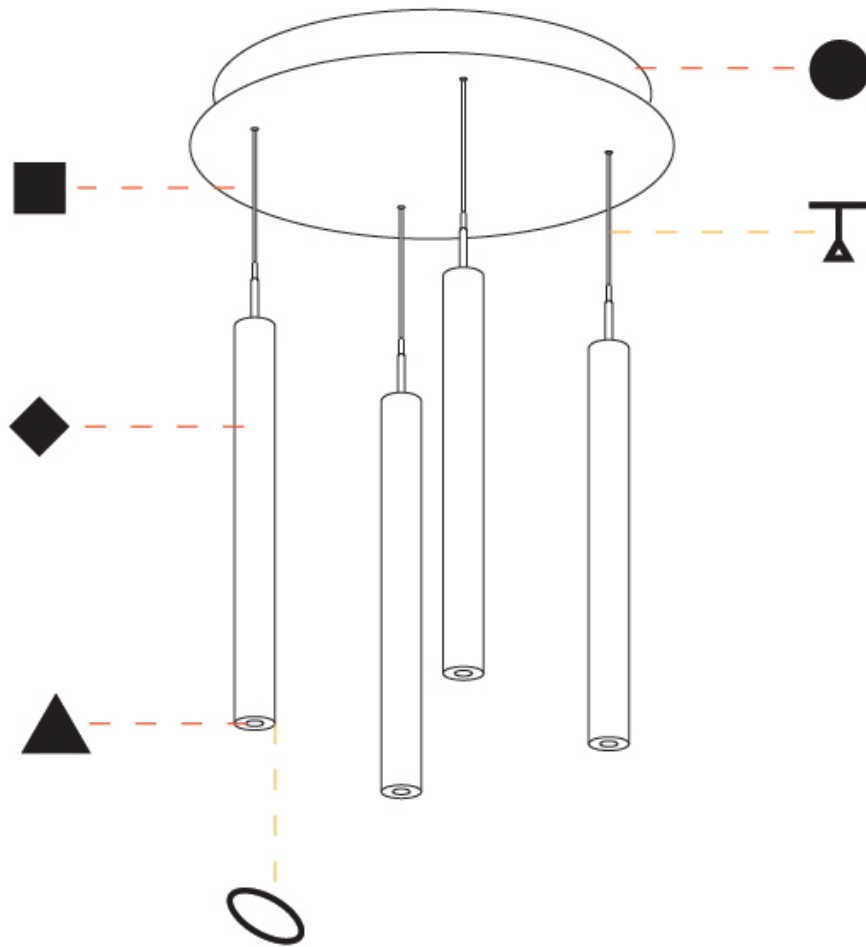

G-MINI ROUND HANGOVER SUSPENSION

A300630-

PROJECT	_____
TYPE	_____
SPECIFIER	_____
QUANTITY	_____
DATE	_____