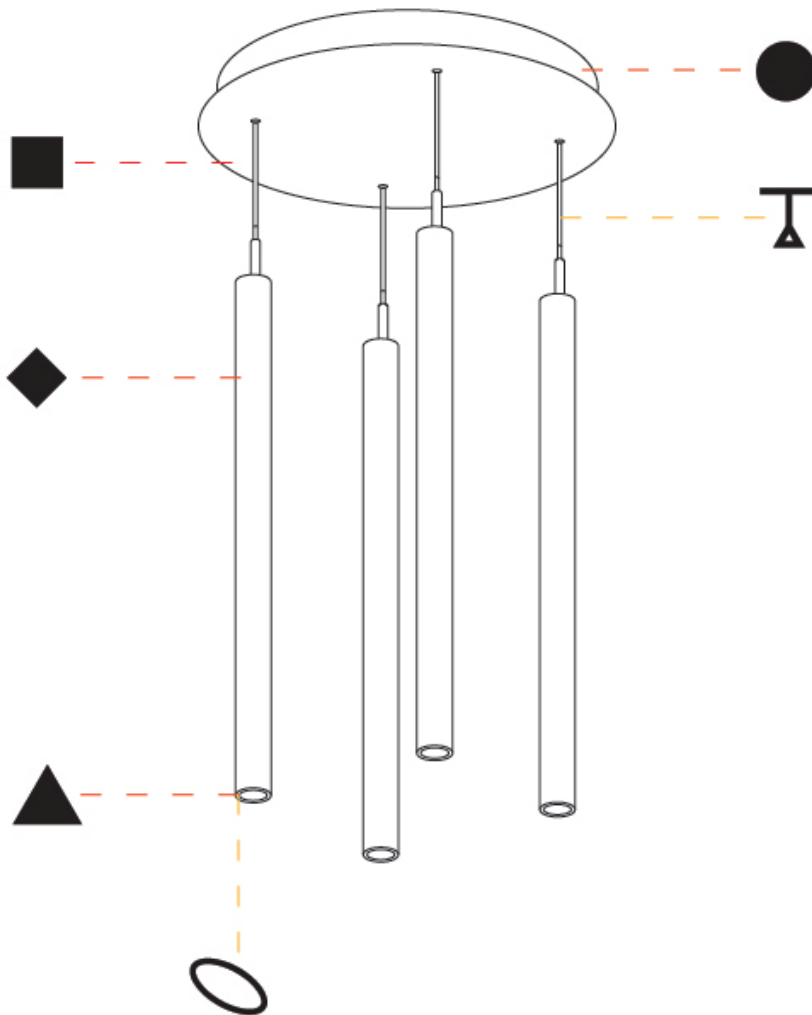

G-MINI ROUND HANGOVER SUSPENSION

A300628-

PROJECT	_____
TYPE	_____
SPECIFIER	_____
QUANTITY	_____
DATE	_____

A