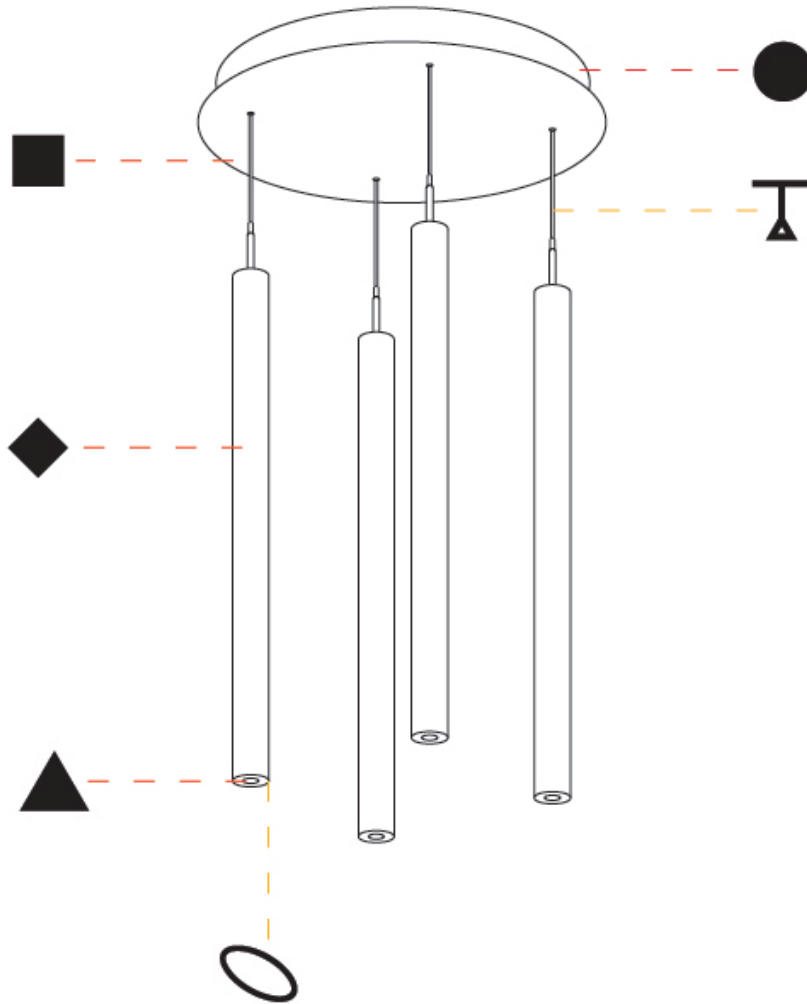

G-MINI ROUND HANGOVER SUSPENSION

A300631-

PROJECT	_____
TYPE	_____
SPECIFIER	_____
QUANTITY	_____
DATE	_____

A