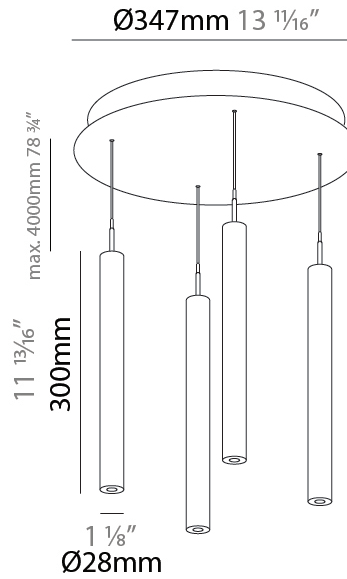

GENERAL

Series: G-Mini Round
Subseries: G-Mini Round Hangover
Brand: Prolight
Division: Architectural
Mounting Type: Suspension
Mounting Location: Ceiling
Subcategory: Spots

PHYSICAL

Shape: Cylinder
Diameter (mm): 347
Diameter (in): 13 13/16
Height (mm): 300
Height (in): 11 13/16
Light Distribution: Direct
Diffuser: Shine Ring - NOR / OPL / YEL / ORA / RED / BLU / GRN
Fixture Finish: SSR / BKV / CWI / CRY / HAB / UFT / ITA / RUA / FTG / MYG / LOD / PUS / FRO / FUP / KIA / POP / BLS / SPG / MEY / GOH / GUM / CHC / COM / ABZ / JAG / OBR / MOS / ROR
Accent Finish: NOF / COP / MIR / SSS
Fixture Material: Extruded Aluminum / Steel
Cable Details: 2,000mm/78 3/4" / 4,000mm/157 1/2" - Cable, Black, Green, Orange, Red, White

ELECTRICAL

Lamp Type: LED (Zhaga Standard)
Input Wattage (W): 26
Total Output Wattage (W): 23.7
Dimming: Non-Dimmable
Driver Included: Yes
Driver Location: Integrated
Driver Type: Constant Current - Universal
Driver Class: Class 2
Input Voltage (V): 120 - 277

LED

Color Temperature (°K): 2700 / 3000 / 3500 / 4000
Max. Delivered Lumen (lm): 1557 / 1421 / 1499 / 1450
Nominal Lumen (lm): 1840 / 1949 / 2057 / 2112
CRI: >90 CRI
Lamp Life (hrs): 50000

OPTICAL

Beam Angle: 32 / 58

RATINGS AND CERTIFICATIONS

Certified By: Certified for North American Standards
IP rating: IP20